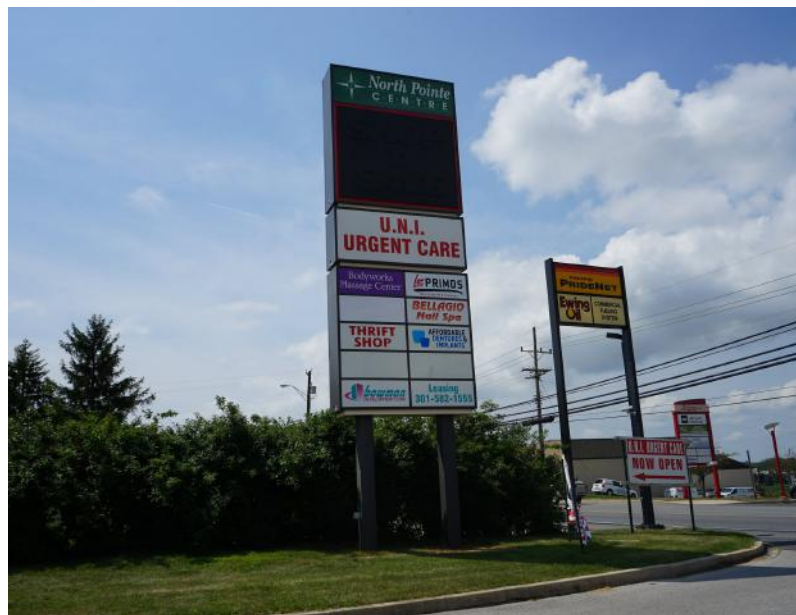

RETAIL *Hagerstown, MD*

18717 North Pointe Dr, Hagerstown, MD 21742

For leasing information:

Rob Ferree

p. 301-223-1090

e. rferree@dm Bowman.com