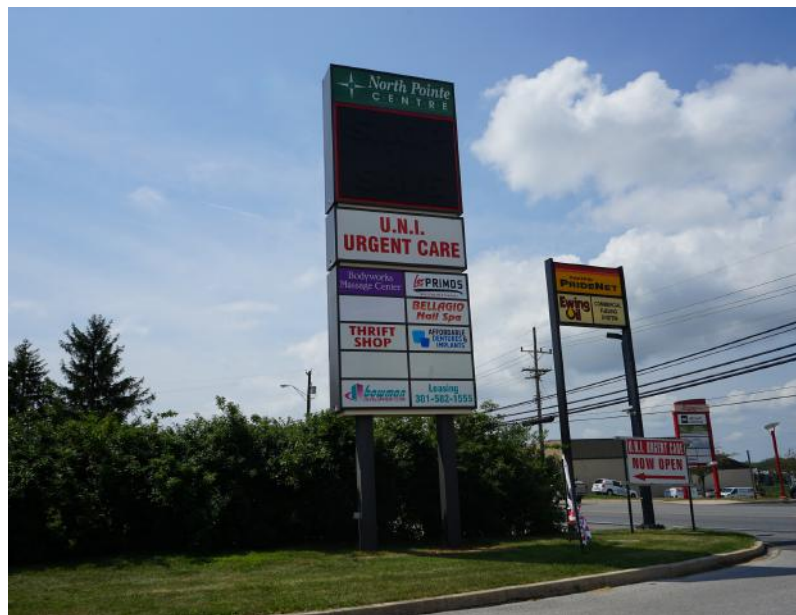

RETAIL *Hagerstown, MD*

18717 North Pointe Dr, Hagerstown, MD 21742

For leasing information:

Rob Ferree

p. 301-223-1090

e. rferree@dm Bowman.com