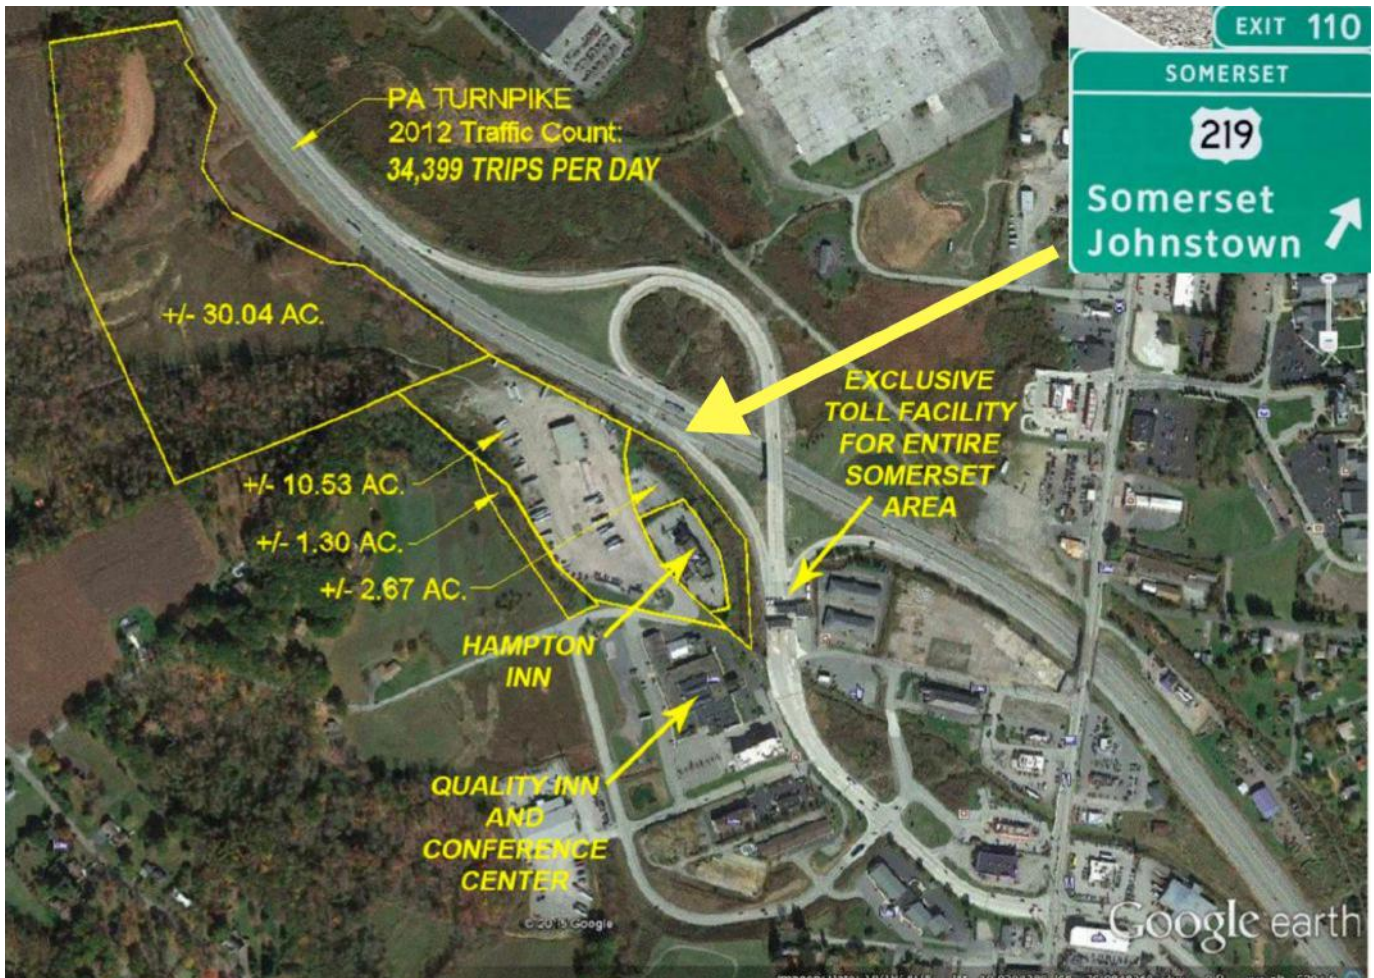

# SOMERSET, PA

# COMMERCIAL PARCEL

318 LAUREL CREST RD. SOMERSET, PA 15501

- Existing popular truck diesel fueling station - with or without existing tractor repair shop
- Only truck stop between Pittsburgh and Breezewood
- 13 hotels within 1 mile of site
- 44 acres available
- Over 2,000 ft of Turnpike frontage
- Build to Suit options available

## 2018 Q4 Update

- **Location is eligible for Pennsylvania's new Video Gaming Terminals (VGT's) law could produce \$150,000 or more in additional yearly revenue**

For leasing information:

Rob Ferree

p. 301-223-1090