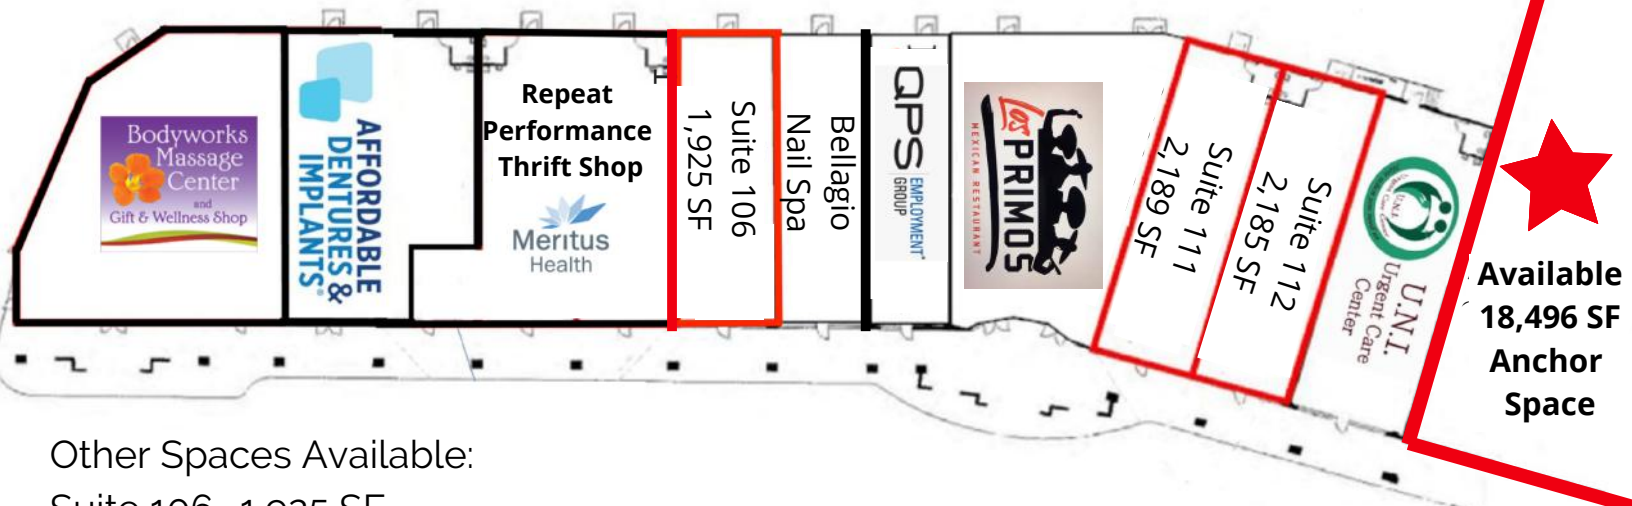

Long Meadow Rd.- 18,834 VPD

North Pointe Dr.- 4,429 VPD

Pennsylvania Ave- 15,511 VPD

I-81- 66,591 VPD

HIGHLIGHTS

- Located off of prime Pennsylvania Ave corridor, within minutes of I-81
- Quality small shopping center in Hagerstown's popular North end
- Spaces are co-compliant vanilla white box ready for occupancy and only need floor covering.
- Pylon signs on PA Ave and NorthPointe Dr.
- Ample Parking available

For leasing information:

Rob Ferree

p. 301-223-1090

e. rferree@dmbowman.com

RETAIL *Hagerstown, MD*

18721-18745 North Pointe Dr, Hagerstown, MD 21742

**Available
18,496 SF
Anchor
Space**

Other Spaces Available:

Suite 106- 1,925 SF

Space 111- 2,189 SF

Space 112- 2,185 SF

Anchor Space- Up to 18,496 SF Anchor Grocery Store

For leasing information:

Rob Ferree

p. 301-223-1090

e. rferree@dmbowman.com