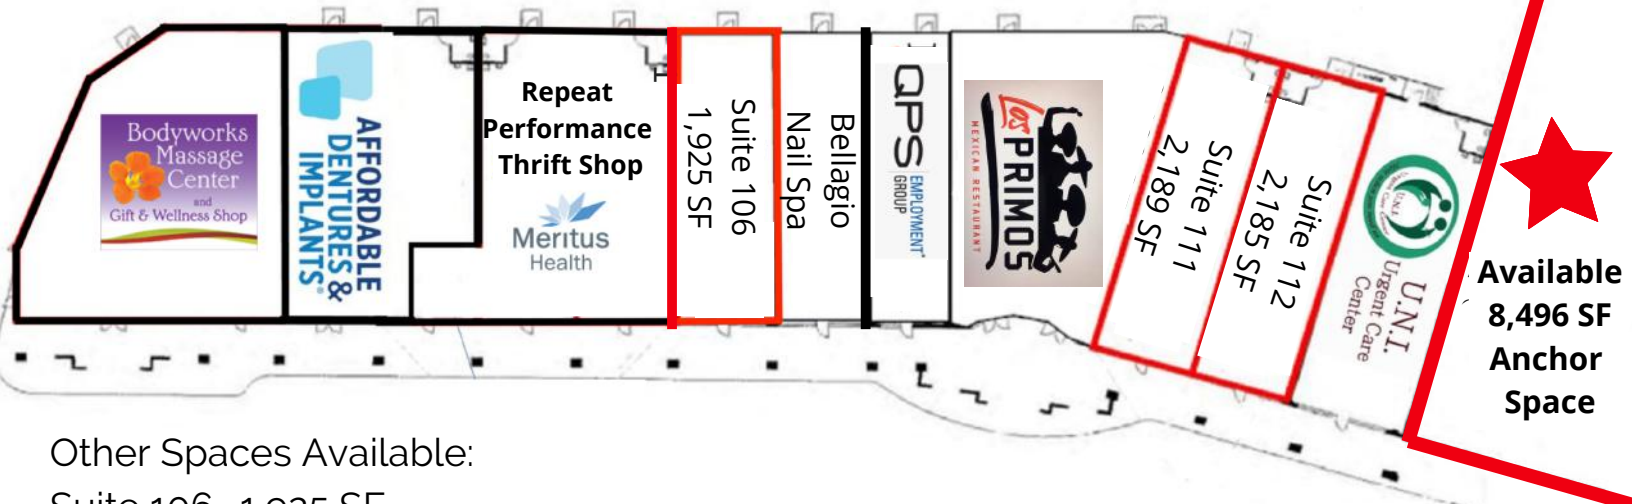

## HIGHLIGHTS

- Located off of prime Pennsylvania Ave corridor, within minutes of I-81
- Quality small shopping center in Hagerstown's popular North end
- Spaces are co-compliant vanilla white box ready for occupancy and only need floor covering.
- Pylon signs on PA Ave and NorthPointe Dr.
- Ample Parking available

# RETAIL *Hagerstown, MD*

18721-18745 North Pointe Dr, Hagerstown, MD 21742

Other Spaces Available:

Suite 106- 1,925 SF

Space 111- 2,189 SF

Space 112- 2,185 SF

Anchor Space- Up to 8,496 SF Anchor Grocery Store