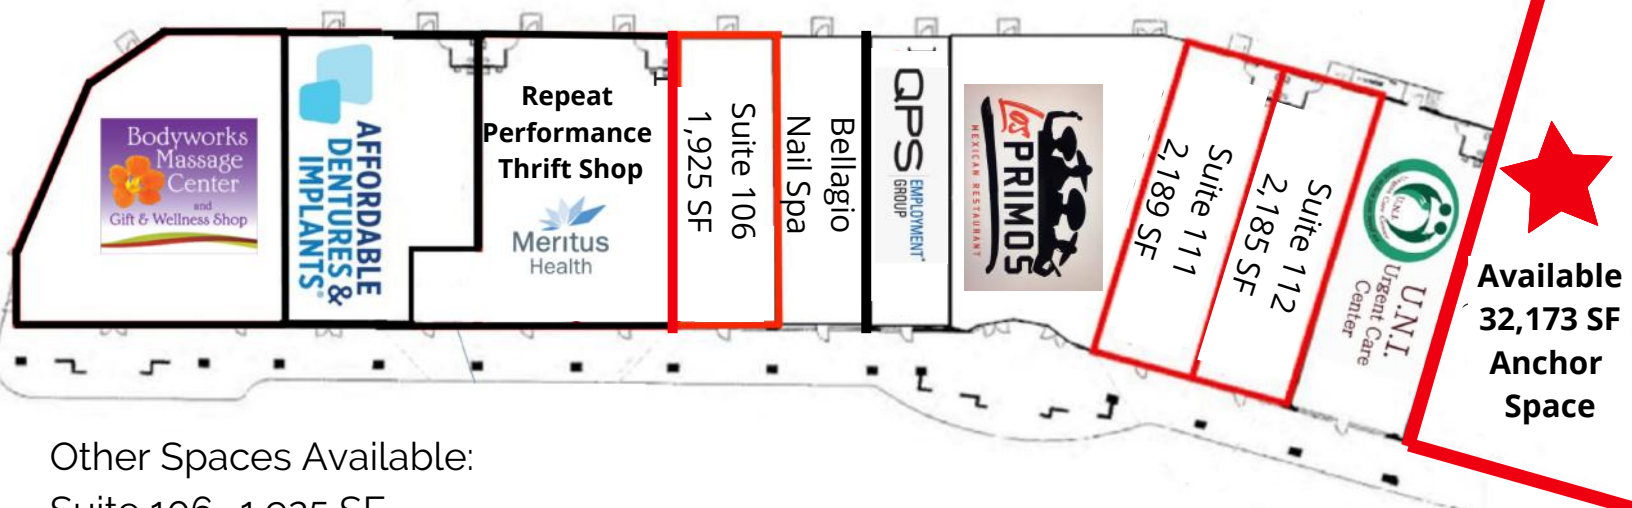

I-81- 66,591 VPD

HIGHLIGHTS

- Located off of prime Pennsylvania Ave corridor, within minutes of I-81
- Quality small shopping center in Hagerstown's popular North end
- Spaces are co-compliant vanilla white box ready for occupancy and only need floor covering.
- Pylon signs on PA Ave and NorthPointe Dr.
- Ample Parking available

For leasing information:

Rob Ferree

p. 301-223-1090

e. rferree@dmbowman.com

RETAIL *Hagerstown, MD*

18721-18745 North Pointe Dr, Hagerstown, MD 21742

**Available
32,173 SF
Anchor
Space**

- Other Spaces Available:
- Suite 106- 1,925 SF
 - Space 111- 2,189 SF
 - Space 112- 2,185 SF
 - Anchor Space- Up to 32,173 SF Anchor Grocery Store