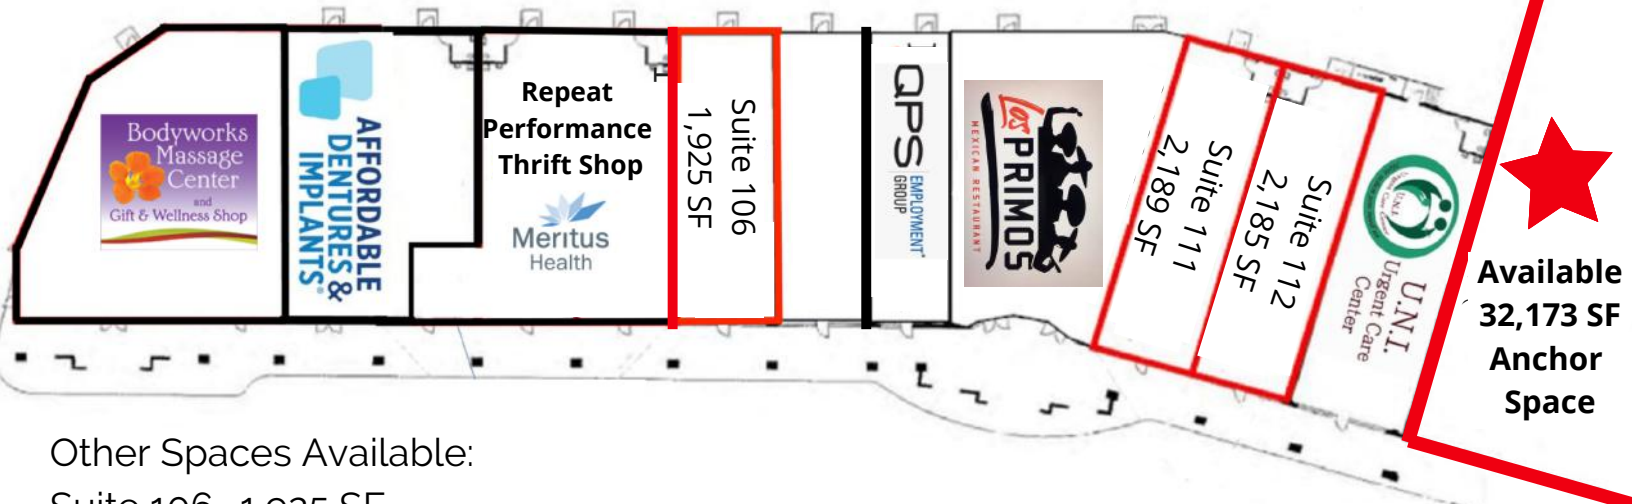

## HIGHLIGHTS

- Located off of prime Pennsylvania Ave corridor, within minutes of I-81
- Quality small shopping center in Hagerstown's popular North end
- Spaces are co-compliant vanilla white box ready for occupancy and only need floor covering.
- Pylon signs on PA Ave and NorthPointe Dr.
- Ample Parking available

# RETAIL *Hagerstown, MD*

18717 North Pointe Dr, Hagerstown, MD 21742

Other Spaces Available:

Suite 106- 1,925 SF

Space 111- 2,189 SF

Space 112- 2,185 SF

Anchor Space- Up to 32,173 SF Anchor Grocery Store

For leasing information: