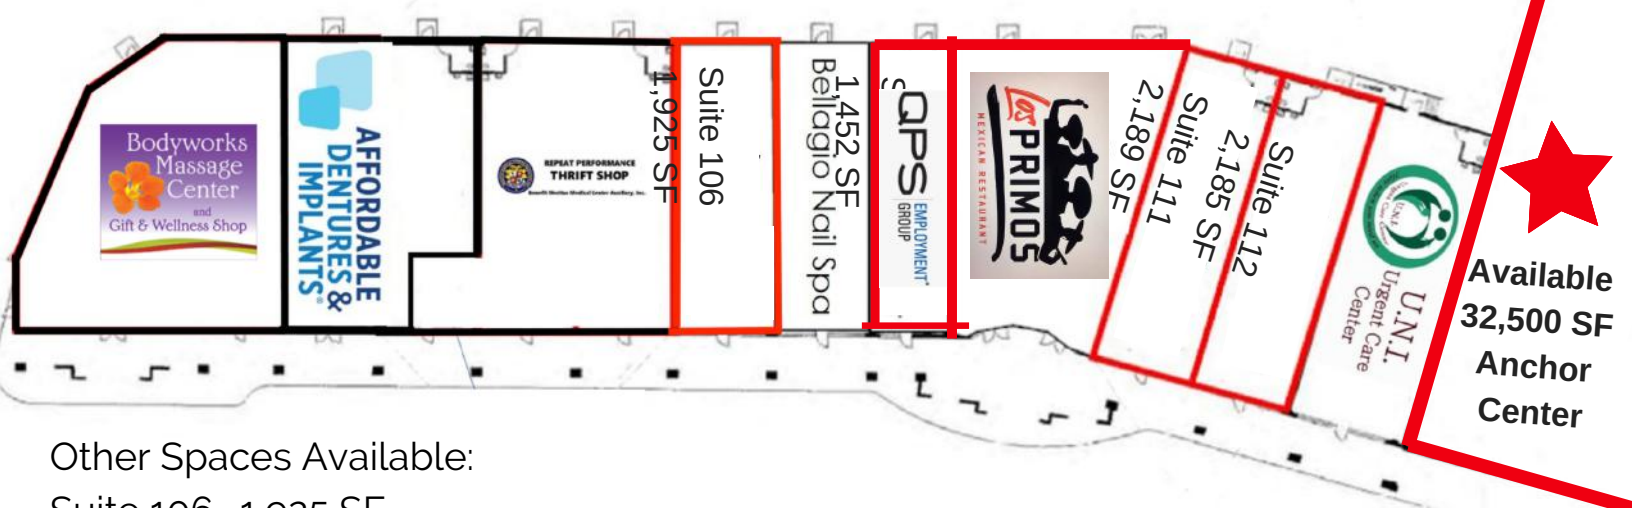

I-81- 66,591 VPD

HIGHLIGHTS

- Located off of prime Pennsylvania Ave corridor, within minutes of I-81
- Quality small shopping center in Hagerstown's popular North end
- Spaces are co-compliant vanilla white box ready for occupancy and only need floor covering.
- Pylon signs on PA Ave and NorthPointe Dr.
- Ample Parking available

For leasing information:

Rob Ferree

p. 301-223-1090

e. rferree@dmbowman.com

RETAIL *Hagerstown, MD*

18727 North Pointe Dr, Hagerstown, MD 21742

Other Spaces Available:

Suite 106- 1,925 SF

Space 111- 2,189 SF

Space 112- 2,185 SF

Anchor Space- Up to 32,173 SF Anchor Grocery Store

For leasing information:

Rob Ferree

p. 301-223-1090

e. rferree@dmbowman.com