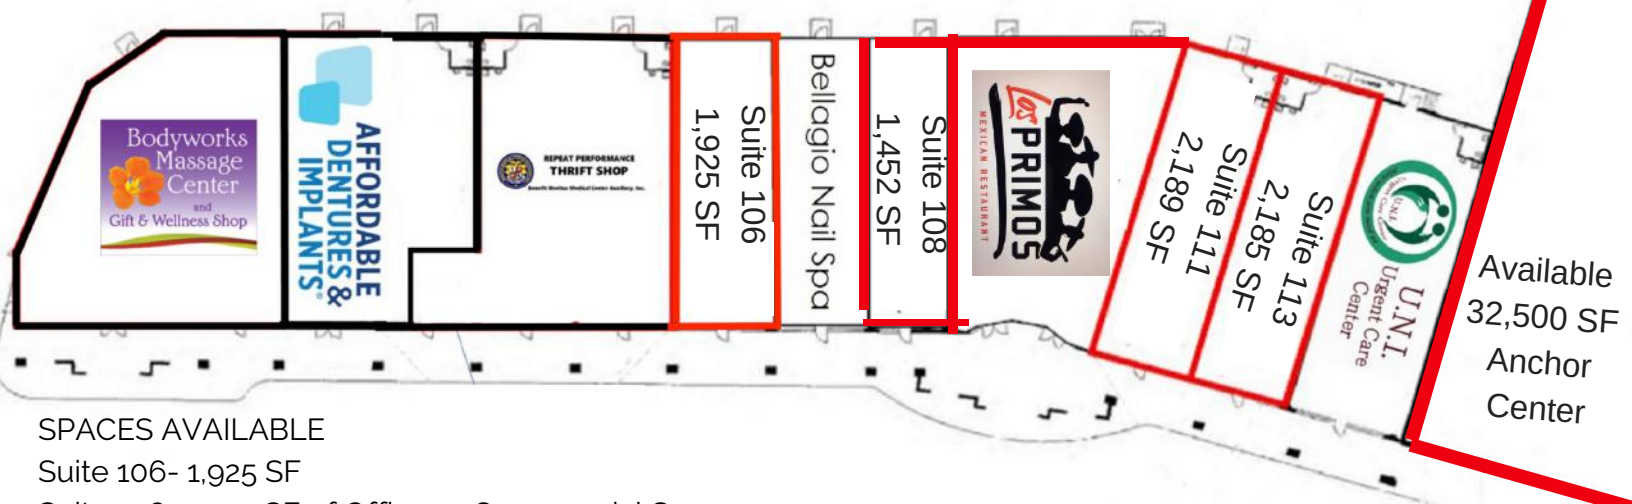

## HIGHLIGHTS

- Located off of prime Pennsylvania Ave corridor, within minutes of I-81
- Quality small shopping center in Hagerstown's popular North end
- Spaces are co-compliant vanilla white box ready for occupancy and only need floor covering.
- Pylon signs on PA Ave and NorthPointe Dr.
- Ample Parking available

## SPACES AVAILABLE

- Suite 106- 1,925 SF
- Suite 108- 1,457 SF of Office or Commercial Space
- Suite 110- 3,839 SF of Turnkey Restaurant Space
- Space 111- 2,189 SF
- Space 112- 2,185 SF
- Anchor Space- 32,500 SF Anchor Grocery Store