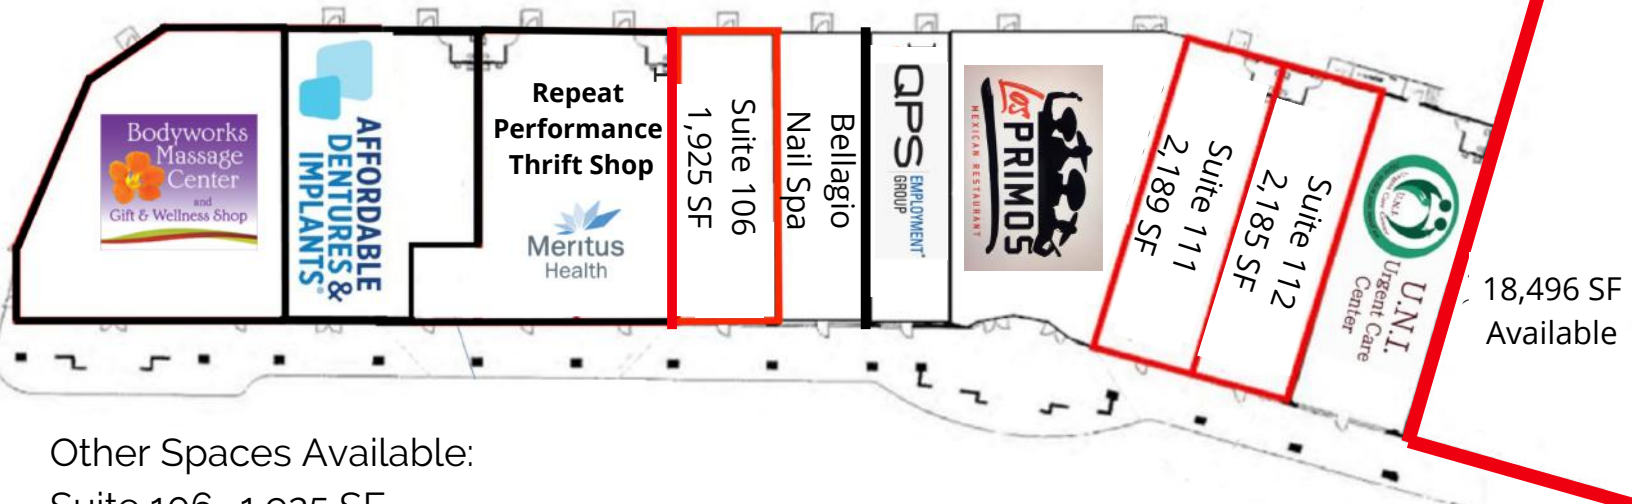

For leasing information:

Rob Ferree

p. 301-223-1090

e. rferree@dmbowman.com

RETAIL *Hagerstown, MD*

18721-18745 North Pointe Dr, Hagerstown, MD 21742

Other Spaces Available:

Suite 106- 1,925 SF

Space 111- 2,189 SF

Space 112- 2,185 SF

Anchor Space- 18,496 Sf available 4 months from signed lease

For leasing information:

Rob Ferree

p. 301-223-1090

e. rferree@dmbowman.com

RETAIL *Hagerstown, MD*