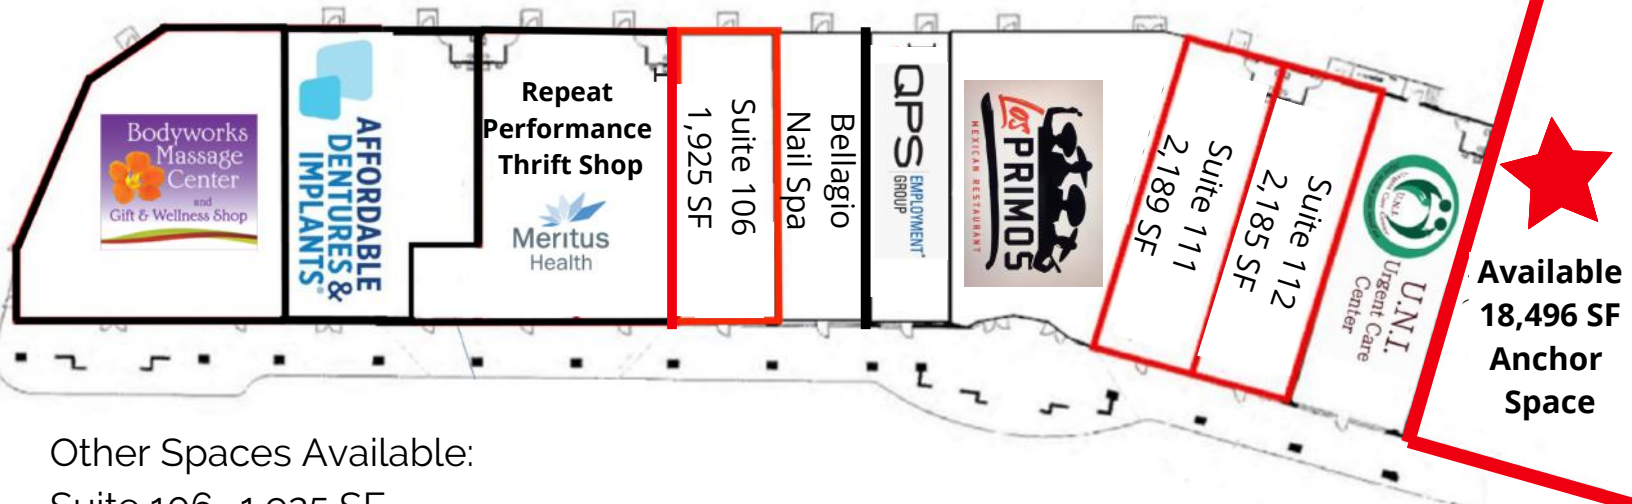

I-81- 66,591 VPD

HIGHLIGHTS

- Located off of prime Pennsylvania Ave corridor, within minutes of I-81
- Quality small shopping center in Hagerstown's popular North end
- Spaces are co-compliant vanilla white box ready for occupancy and only need floor covering.
- Pylon signs on PA Ave and NorthPointe Dr.
- Ample Parking available

For leasing information:

Rob Ferree

p. 301-223-1090

e. rferree@dmbowman.com

RETAIL *Hagerstown, MD*

18721-18745 North Pointe Dr, Hagerstown, MD 21742

Other Spaces Available:

Suite 106- 1,925 SF

Space 111- 2,189 SF

Space 112- 2,185 SF

Anchor Space- Up to 18,496 SF Anchor Grocery Store

For leasing information:

Rob Ferree

p. 301-223-1090

e. rferree@dmbowman.com