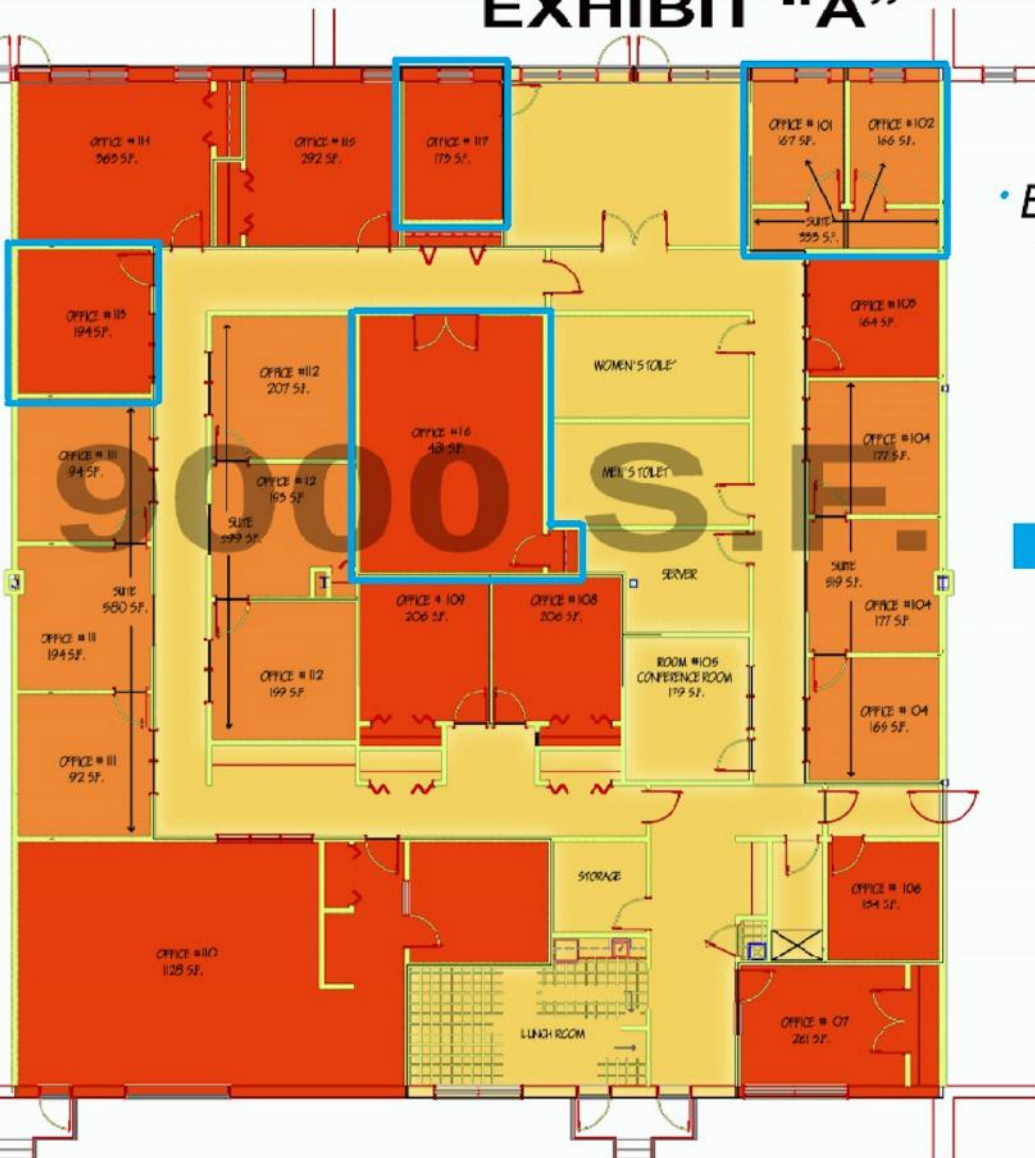

OFFICE SPACE *Williamsport, MD*

10228 Governor Lane Blvd. Williamsport, MD 21795

- 25 Individual Offices/ Office Suites
- Large Conference Room, Kitchenette & Employee Break Room
- Spaces can be opened up

For leasing information:

Rob Ferree

p. 301-223-1090

e. rferree@dmbowman.com

OFFICE SPACE *Williamsport, MD*

10228 Governor Lane Blvd. Williamsport, MD 21795

EXHIBIT "A"

BOWMAN BUSINESS PARK
10210 GOVERNOR LANE BOULEVARD
SUITE 2005
WILLIAMSPORT, MD 21795

- Available Now
- Offices 101 & 102 (suite) - 333sf
- Office 113 - 194sf
- Office 116 - 481sf
- Office 117 - 173sf

- COMMON AREAS
- INDIVIDUAL OFFICES
- SUITE OFFICES

For leasing information:

Rob Ferree

p. 301-223-1090