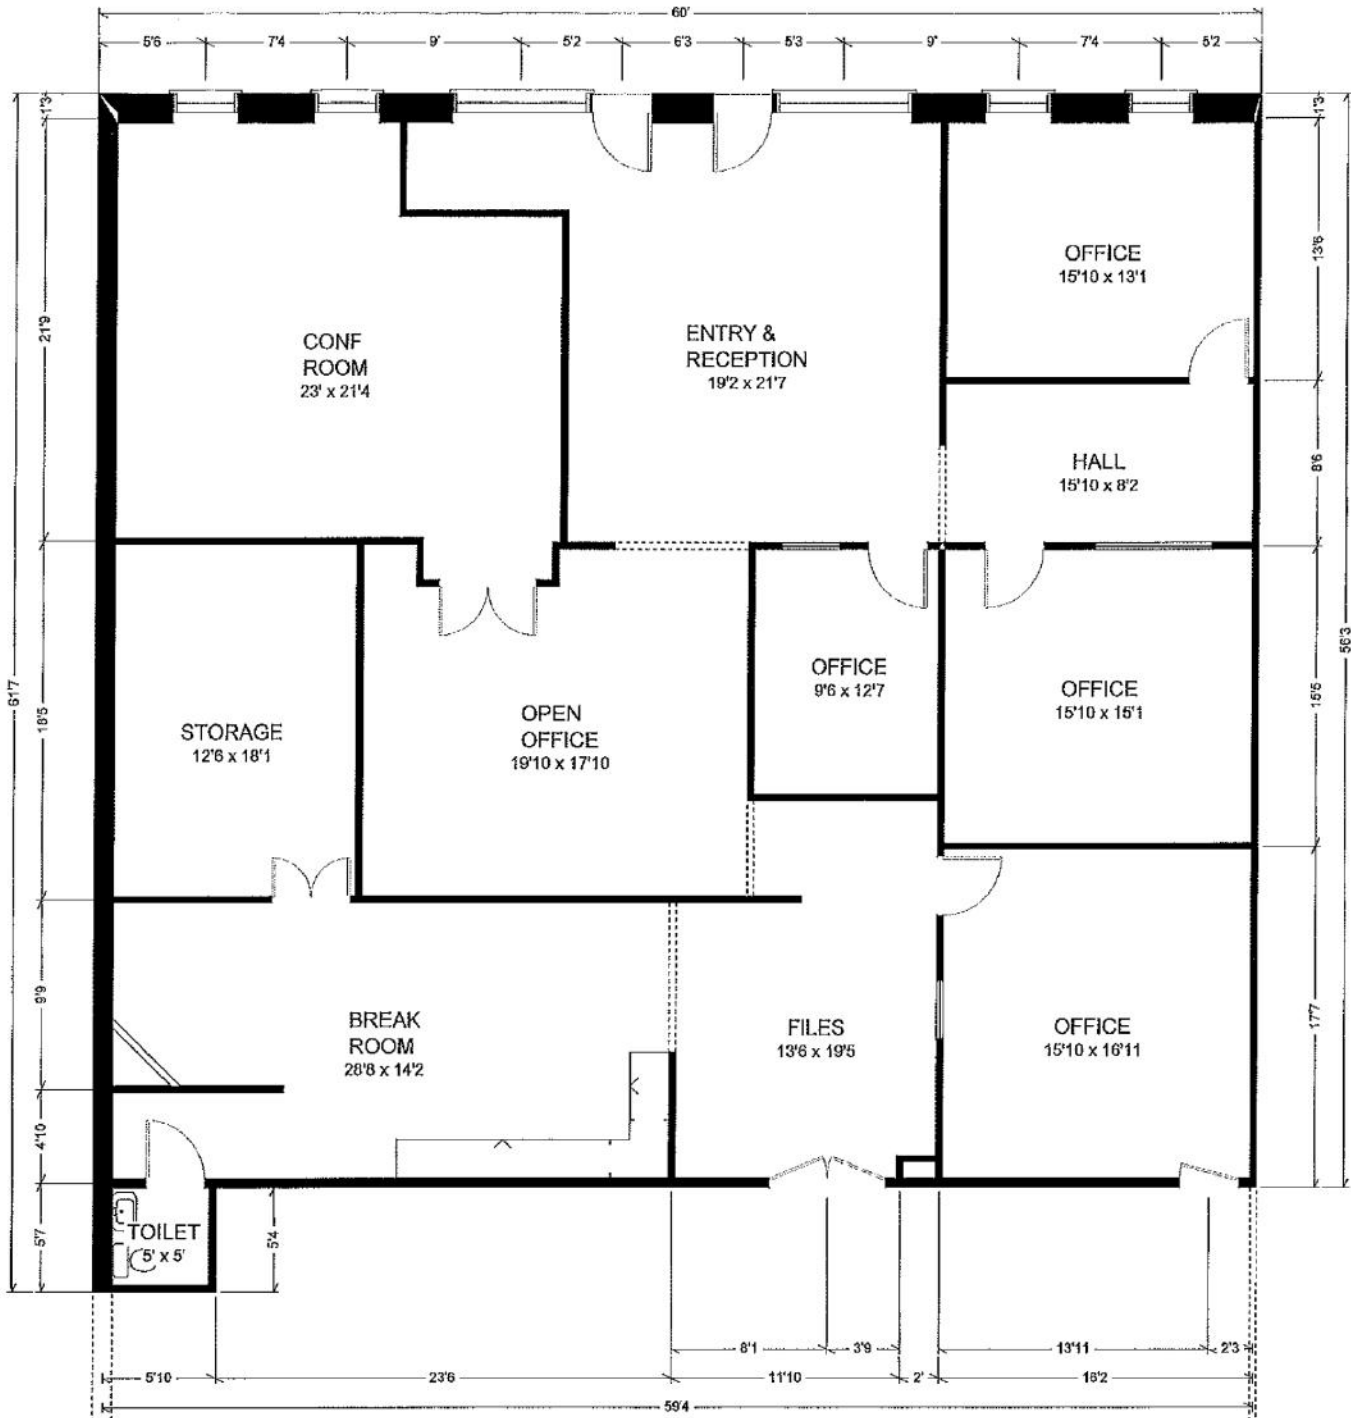

OFFICE SPACE *Williamsport, MD*

10210 Governor Lane Blvd. Williamsport, MD 21795

Bowman Business Park- Building 1

Currently Available:

Suite 4004 - 3,408 SF of nicely finished office and/or showroom space

HIGHLIGHTS

- 3,408 SF of nicely finished office and/or showroom space
- Beautiful custom kitchen and detailed tile work
- Ample parking within close proximity to Interstate 70 and Interstate 81

For leasing information:

Rob Ferree

p. 301-223-1090

e. rferree@dmbowman.com

OFFICE SPACE *Williamsport, MD*

10210 Governor Lane Blvd. Williamsport, MD 21795

Floor Plan

For leasing information:

Rob Ferree